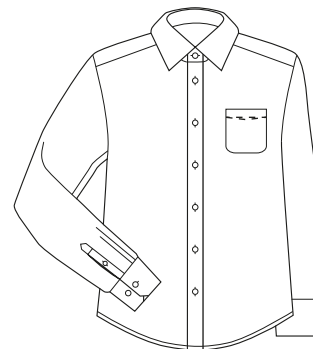

LIMITED
SIZES
AVAILABLE